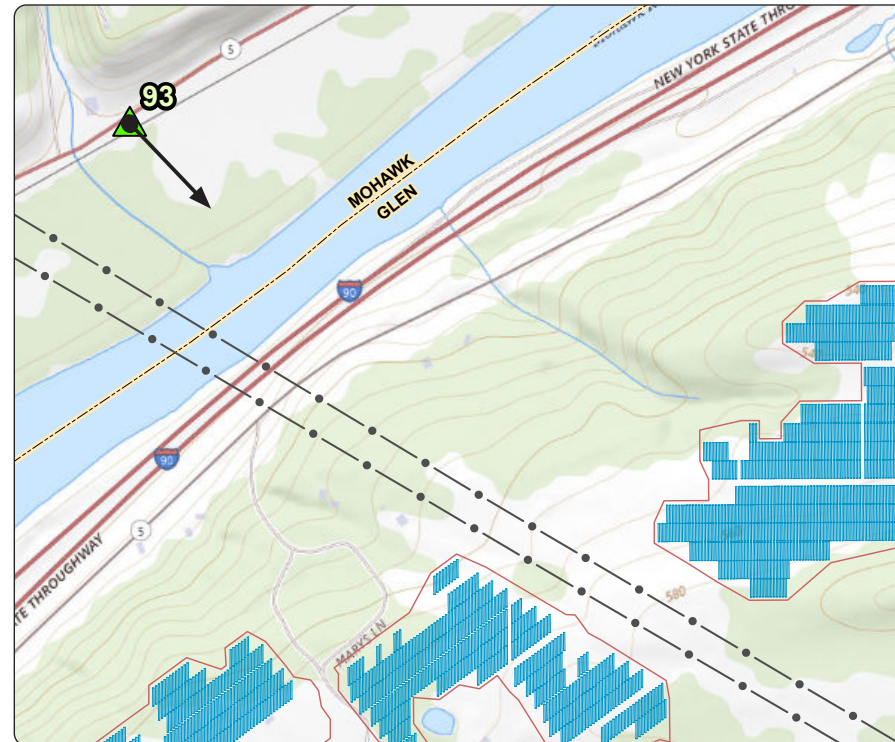

Existing Conditions

SE

Viewpoint Location Aerial Map

Viewpoint Location Topographic Map

Viewpoint Coordinates	42.94314 -74.40656
Town	Mohawk
Viewpoint Elevation (MSL)	290
Distance to Fence Line	0.55 miles
Direction of View	Southeast
Lens Focal Length	50mm
Date/Time of Photograph	4/15/2022, 3:06 PM

Existing Conditions

S

Viewpoint Location Aerial Map

Viewpoint Location Topographic Map

Viewpoint Coordinates	42.95122 -74.39188
Town	Mohawk
Viewpoint Elevation (MSL)	341
Distance to Fence Line	0.73 miles
Direction of View	South
Lens Focal Length	50mm
Date/Time of Photograph	4/15/2022, 3:13 PM