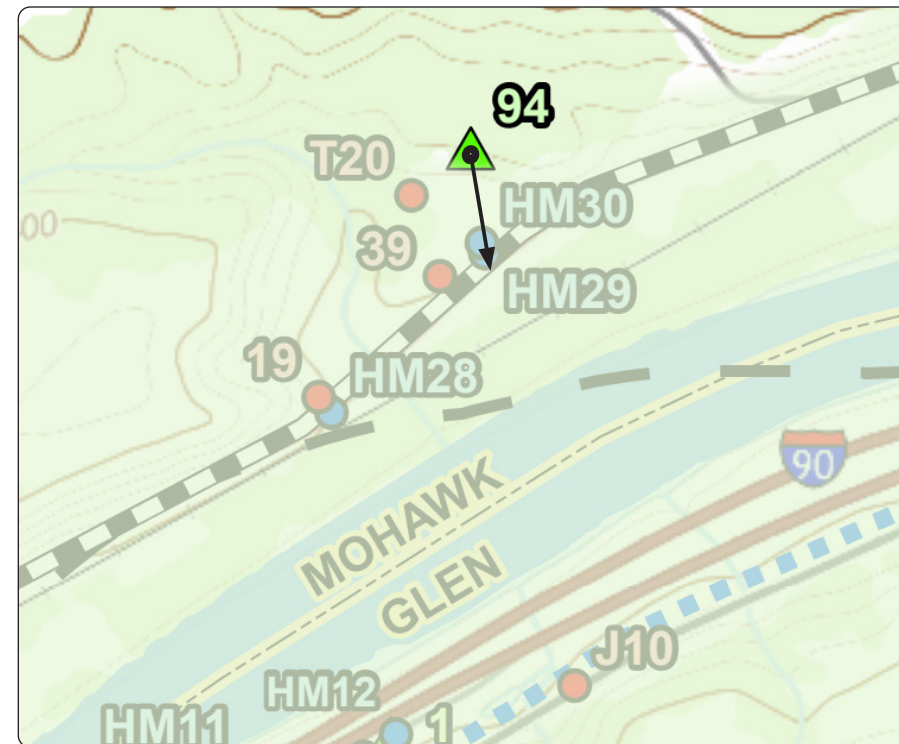

Existing Conditions

SE

Viewpoint Location Aerial Map

Viewpoint Location Topographic Map

Viewpoint Coordinates	42.94314 -74.40656
Town	Mohawk
Viewpoint Elevation (MSL)	290
Distance to Fence Line	0.55 miles
Direction of View	Southeast
Lens Focal Length	50mm
Date/Time of Photograph	4/15/2022, 3:06 PM

Existing Conditions

S

Viewpoint Location Aerial Map

Viewpoint Location Topographic Map

Viewpoint Coordinates	42.95122 -74.39188
Town	Mohawk
Viewpoint Elevation (MSL)	341
Distance to Fence Line	0.73 miles
Direction of View	South
Lens Focal Length	50mm
Date/Time of Photograph	4/15/2022, 3:13 PM