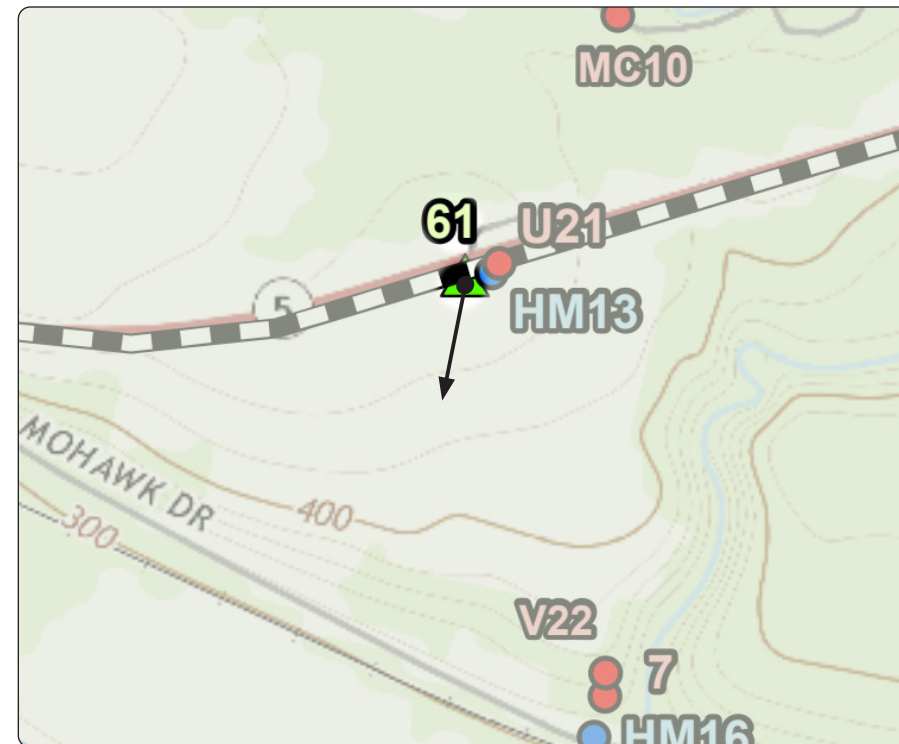

Existing Conditions

SSW

Viewpoint Location Aerial Map

Viewpoint Location Topographic Map

Viewpoint Coordinates	42.94511 -74.31968
Town	Mohawk
Viewpoint Elevation (MSL)	453
Distance to Fence Line	1.25 miles
Direction of View	South Southwest
Lens Focal Length	31mm (50mm Equivalent)
Date/Time of Photograph	4/8/2021, 4:14 PM