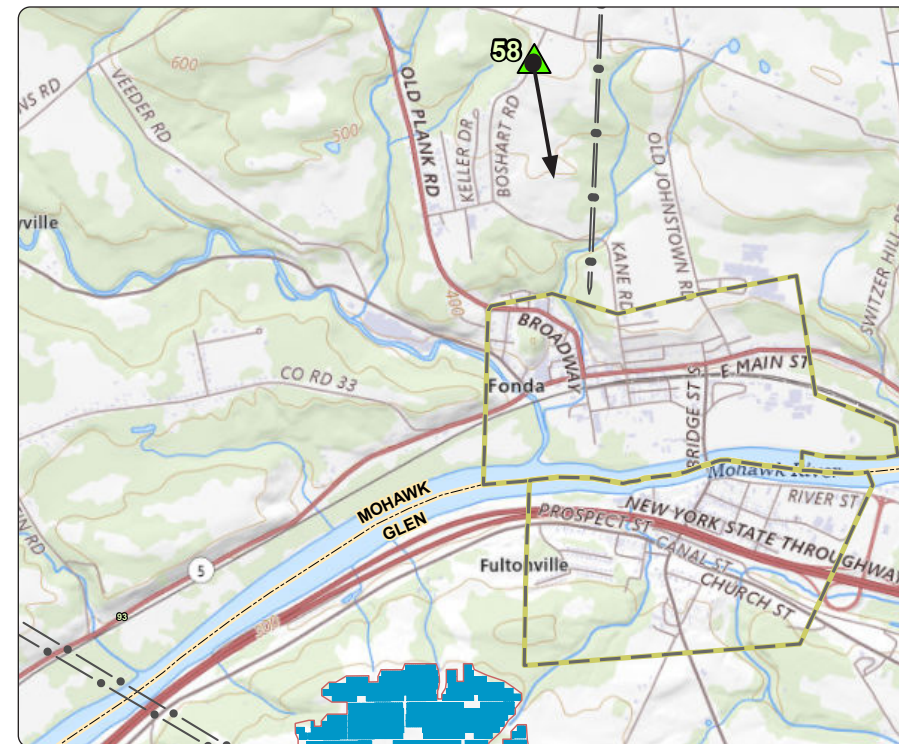

Existing Conditions

SSE

Viewpoint Location Aerial Map

Viewpoint Location Topographic Map

Viewpoint Coordinates	42.90549 -74.36923
Town	Glen
Viewpoint Elevation (MSL)	567
Distance to Fence Line	465 feet
Direction of View	South Southeast
Lens Focal Length	31mm (50mm Equivalent)
Date/Time of Photograph	4/8/2021, 2:17 PM

Existing Conditions

SSE

Viewpoint Location Aerial Map

Viewpoint Location Topographic Map

Viewpoint Coordinates	42.96909 -74.37993
Town	Mohawk
Viewpoint Elevation (MSL)	601
Distance to Fence Line	2 miles
Direction of View	South Southeast
Lens Focal Length	31mm (50mm Equivalent)
Date/Time of Photograph	4/8/2021, 3:56 PM